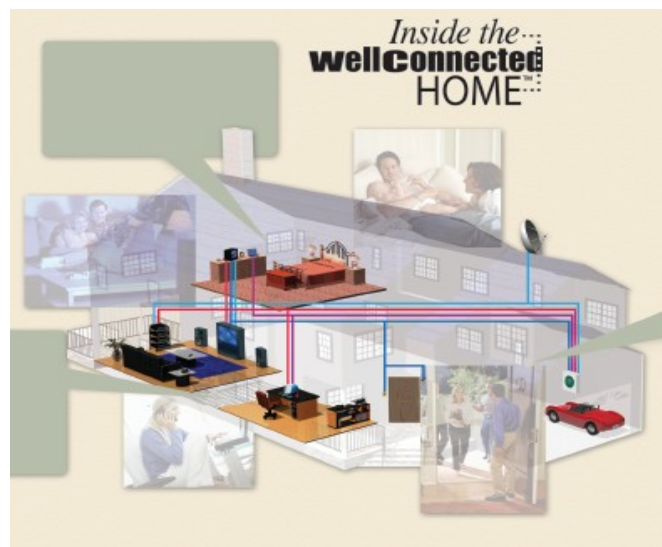

IT PRODUCTS—DATA STORAGE

CCTV-HD1040

- 1TB
- 3.5" SATA3
- 64MB

CCTV-HD2040

- 2TB
- 3.5" SATA3
- 64MB

CCTV-HD3040

- 3TB
- 3.5" SATA3
- 64MB

FD64GBU3SD

- 64GB
- USB 3.0
- READ TIME : 80/MB/S

FD126GBU3SD

- 64GB
- USB 3.0
- READ TIME : 80/MB/S

NETWORK SWITCHES

TLSG1008D

- 8 PORT NETWORK SWITCH
- 8 X 10.100/1000Mbps

TLSG1016

- 16 PORT GIGABIT NETWORK SWITCH
- FULL DUPLEX TRANSFER MODE FOR 1000Mbps

TLSG1024

- 24 PORT GIGABIT NETWORK SWITCH
- RACK MOUNTABLE

DH-PFS3009-96W

- 8 PORT POE NETWORK SWITCH
- 96W
- POE ALL PORTS

DH-PFS4218-240W

- 16 PORT POE NETWORK SWITCH
- 240W
- POE ALL PORTS

DH-PFS24026-370W

- 24 PORT POE NETWORK SWITCH
- 370W
- POE ALL PORTS

WAP

UAP-AC-LITE

- GIGABIT WAP