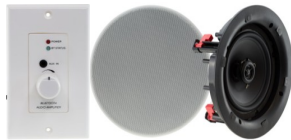

STEREO AMPLIFIERS

- POWER : 40W X 2 RMS
- AUTO ON/OFF
- HIDE AWAY

- POWER : 120W X 2 RMS
- With Remote Control
- 2 RCA inputs and 1 RCA output

A-1260

- 12 CHANNEL AMPLIFIER
- 60W RMS PER CHANNEL
- LOCAL AND GLOBAL INPUTS

BLUETOOTH & WIFI AUDIO SERIES – MUSIC FROM THE WEB, YOUR PHONE, YOUR IPAD

The BLUETOOTH SERIES digital audio range is the ideal combination of product, delivering music to one or many rooms around the home. Deliver music from your phone, tablet or internet to your speakers, all controlled by your touch screen products.

A BLUETOOTH AUDIO KIT
COMPRISING OF :

- An in-wall amplifier/volume control
- 2 x 80W in-ceiling 6" coaxial speakers

A-250-BT

- POWER : 50W X 2 RMS
- BLUETOOTH
- BRIDGE MODE

- 24W CHANNEL AMPLIFIER
- IN WALL INSTALLATION
- BLUETOOTH VERSION 4.2

ON WALL & IN CEILING SPEAKERS

- POWER : 80W
- MAGNETIC COVERS
- 6.5"
- 88dB
- 8 OHMS
- 70Hz—20khZ

- POWER : 120W
- MAGNETIC COVERS
- 6.5"
- 90dB
- 8 OHMS
- 55Hz - 20KHz

- POWER : 140W
- MAGNETIC COVERS
- 8"
- 88dB
- 8 OHMS
- 55Hz—20khZ

- POWER : 250W
- MAGNETIC COVERS
- 6.5"
- 87dB
- 8 OHMS
- 40Hz—20khZ

- POWER : 300W
- MAGNETIC COVERS
- 8"
- 88dB
- 8 OHMS
- 30Hz—20khZ

- POWER : 100W
- INDOOR / OUTDOOR
- 6.5"
- 89dB

- POWER : 100W
- INDOOR / OUTDOOR
- 6.5"
- 89dB