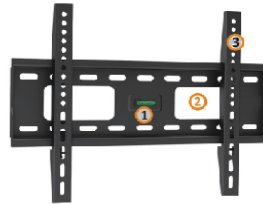

TVB-P43F

Classic LED, 3D LED, LCD, Plasma TV Wall Mounts