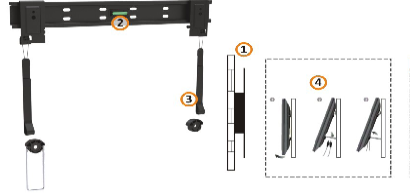

- CAT5E 24 PORT PATCH PANEL

R-19PP-24/6

- CAT6 24 PORT PATCH PANEL

R-19PP-24M

- 19" RACK CABLE MINDER

TV BRACKETS

TVB-L026

Ultra Slim LED, 3D LED, LCD, Plasma TV Wall Mounts