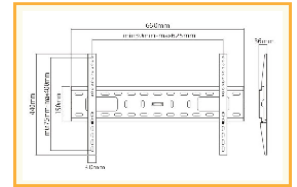

FIXED
VERDANT
TVB-P43F