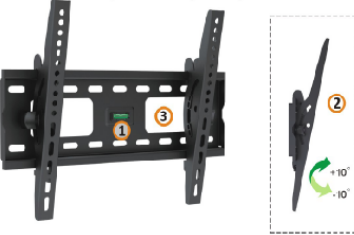

TVB-33T

Classic LED, 3D LED, LCD, Plasma TV Wall Mounts