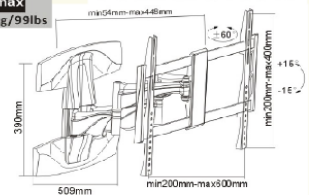

TVB-32-60

most
32"-60"
max
45kg/99lbs

FULL MOTION

TVB-PB3

ADJUSTABLE

Features :

1. 10kg capacity
2. Vertical Tilt: $\pm 15^\circ$
3. Horizontal Tilt: 15°
4. Adjustable between 250mm and 350mm from ceiling

INSERTS