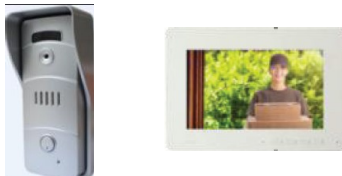

VI-0162-S4

- SURFACE MOUNT DOOR STATION
- NIGHT ILLUMINATION